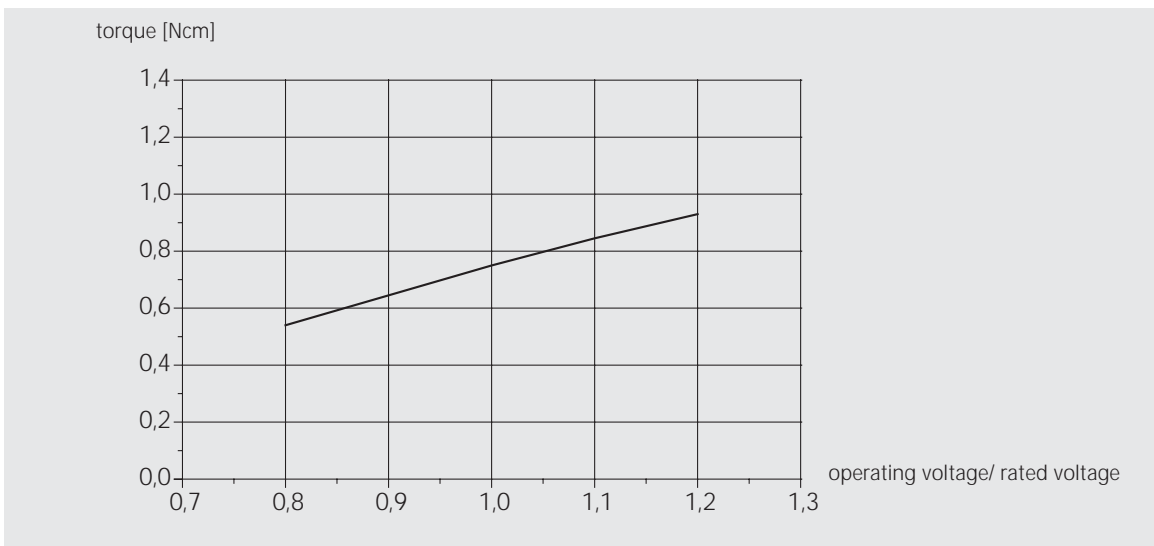

Synchronous motors

Technical Data

RSM 36/12 F

Connections RSM 36/12

Characteristic curve RSM 36/12 at 50 Hz

Characteristic curve RSM 36/12 at 60 Hz