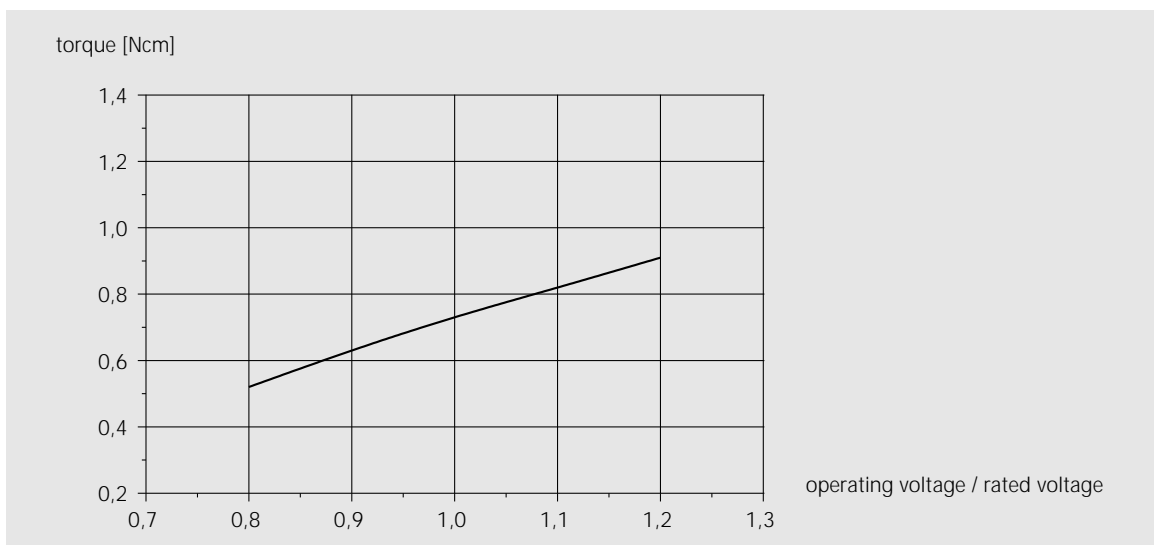

Synchronous motors

Technical Data

RSM 36/12 F

Connections RSM 36/12

Characteristic curve RSM 36/12 at 50 Hz

Characteristic curve RSM 36/12 at 60 Hz